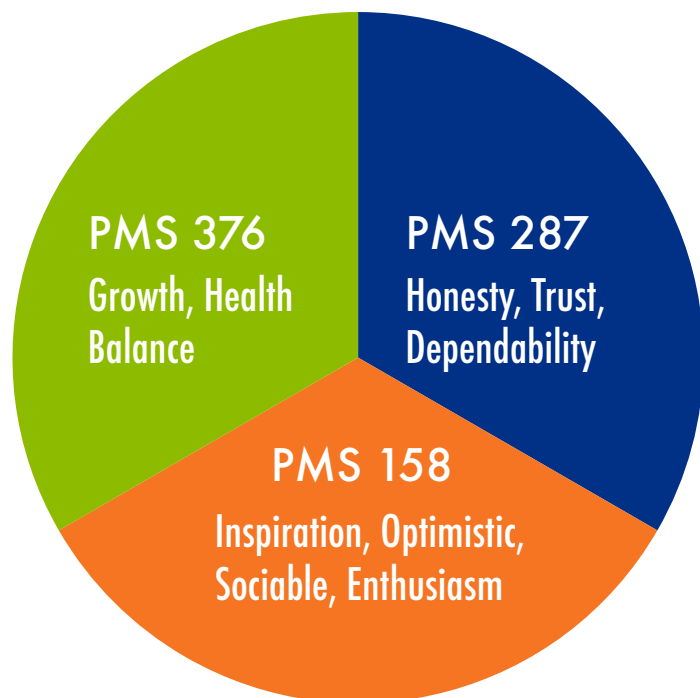

FUTURA

Designed by Paul Renner in 1927.

TYPEFACE OR FONT?

A font is what you use,
a typeface is what you see.

Typeface= Futura

Font= Futura Condensed Medium, 12pt.

LOGO DEFINITION

a symbol that is used to identify a company and that appears on its products

WHY?

Modernize the logo.

Members feel included, a part of something they identify with.

INFORMS strength is the sum of its parts.